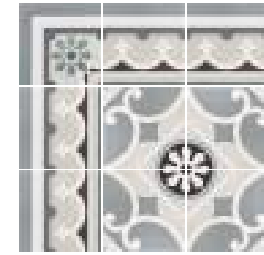

Chatelet, Chatelet Border, Chatelet Corner 20 x 20 cm / 8" x 8"