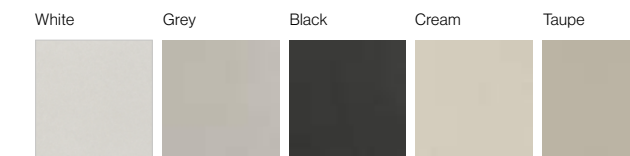

Colores Colours / Farben / Couleurs