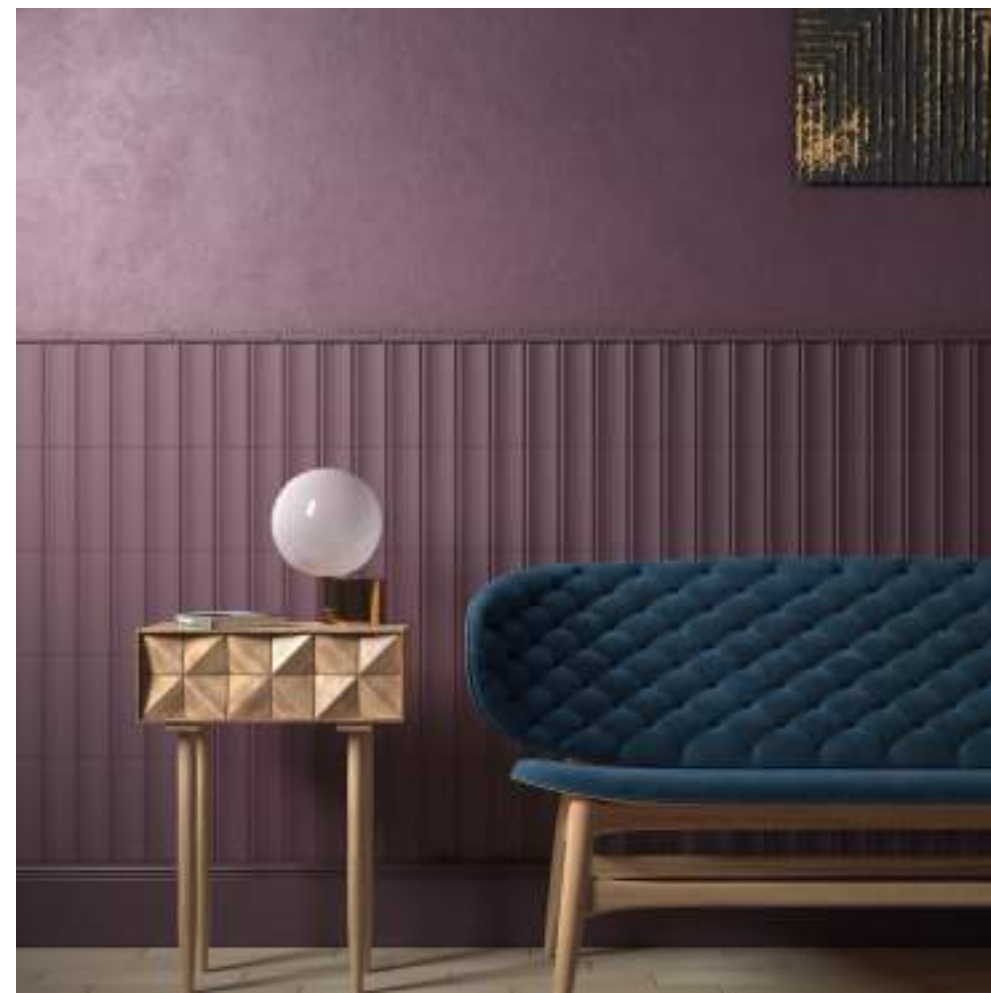

Vibe In Gooseberry Matt 6,5 x 20 cm / 2½" x 8"
Corbel Vibe Gooseberry Matt 2 x 20 cm / 1" x 8"