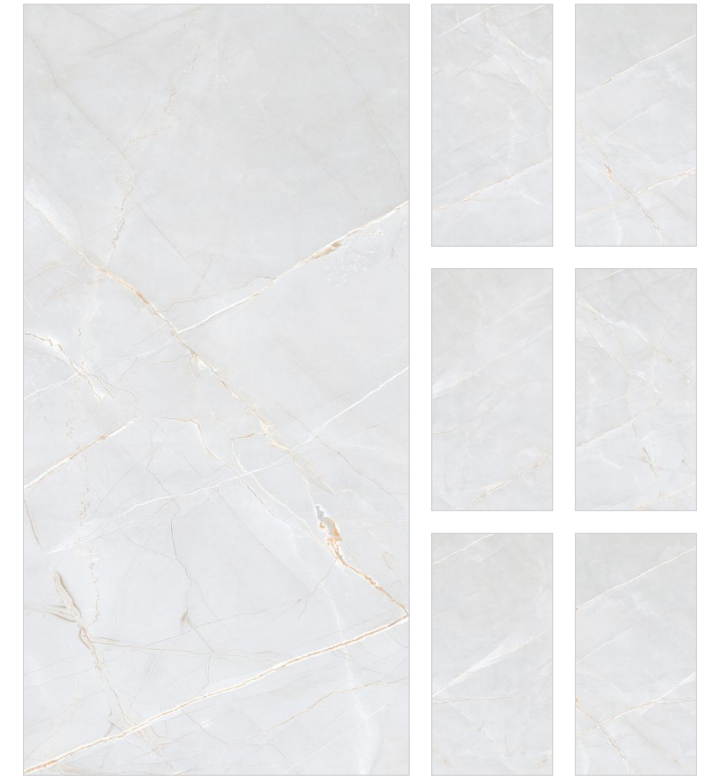

BRITTEN ARMANI WHITE

Finish | Size | Random
Glossy | **600x1200mm** | **8**