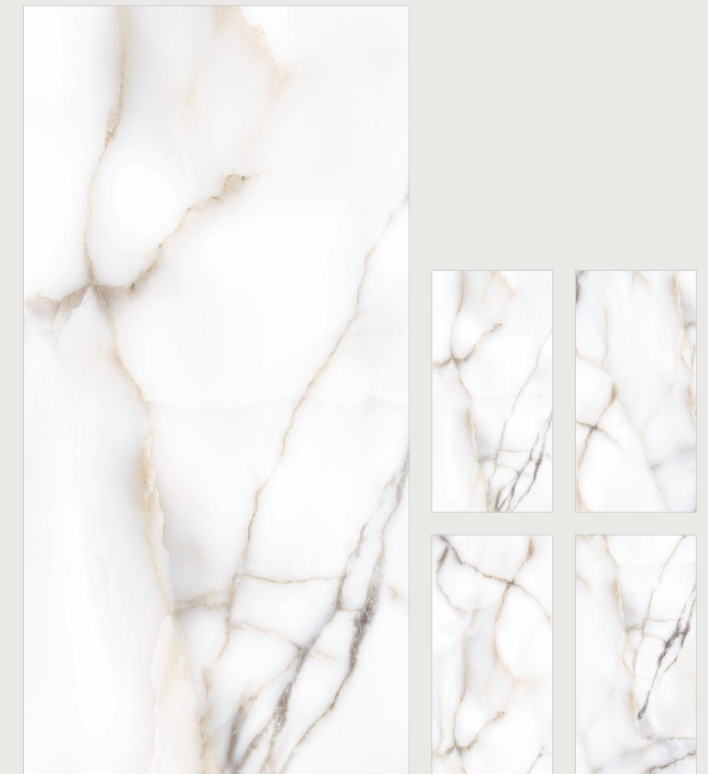

HEXA WHITE

Finish | Size | Random
Satin Matt | **600x1200mm** | **4**