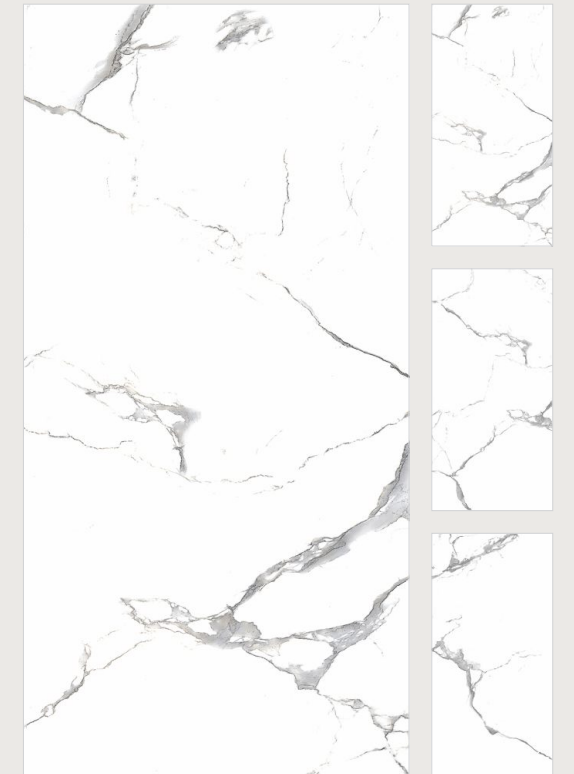

SMOKY WHITE

Finish | Size | Random
Satin Matt | **600x1200mm** | **3**