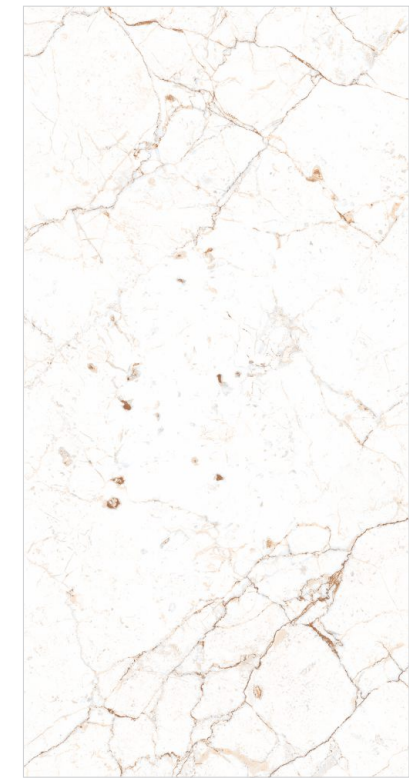

CECILIA WHITE

Finish | Size | Random
Glossy | **600x1200mm** | **4**