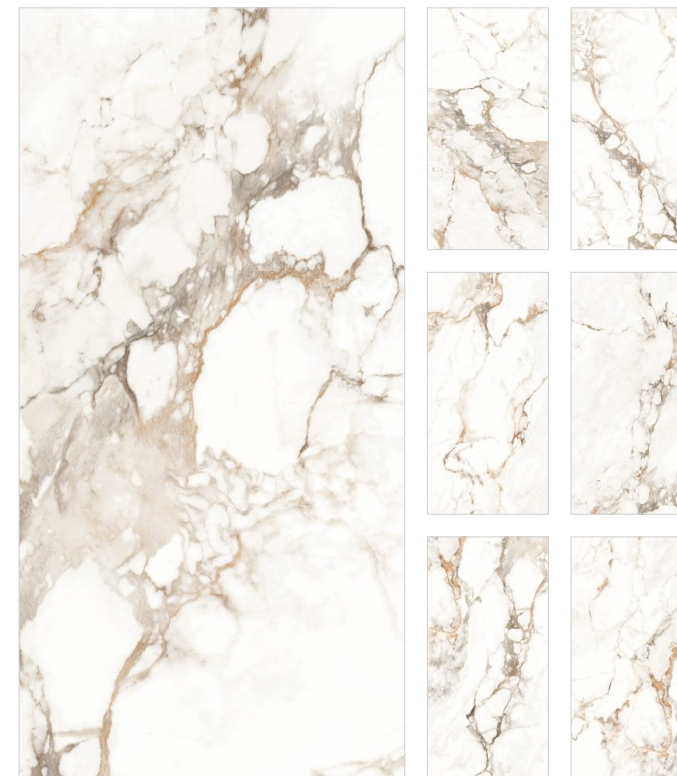

VOLAR GOLD

Finish | Size | Random
Satin Matt | **600x1200mm** | **8**