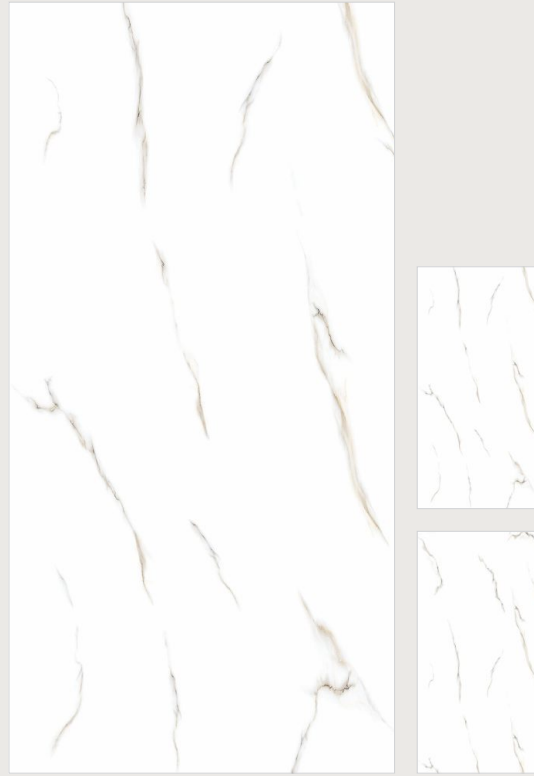

SUPER SATUAVRIO

Finish | Size | Random
Satin Matt | **600x1200mm** | **2**