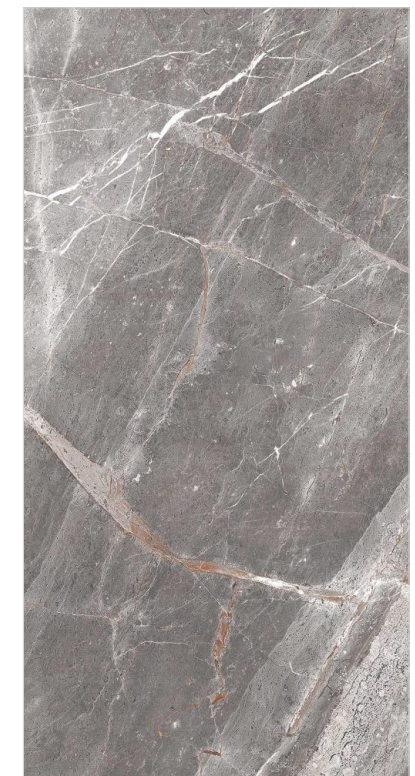

FRESIA GRIS

Finish | Size | Random
Glossy | **600x1200mm** | **3**