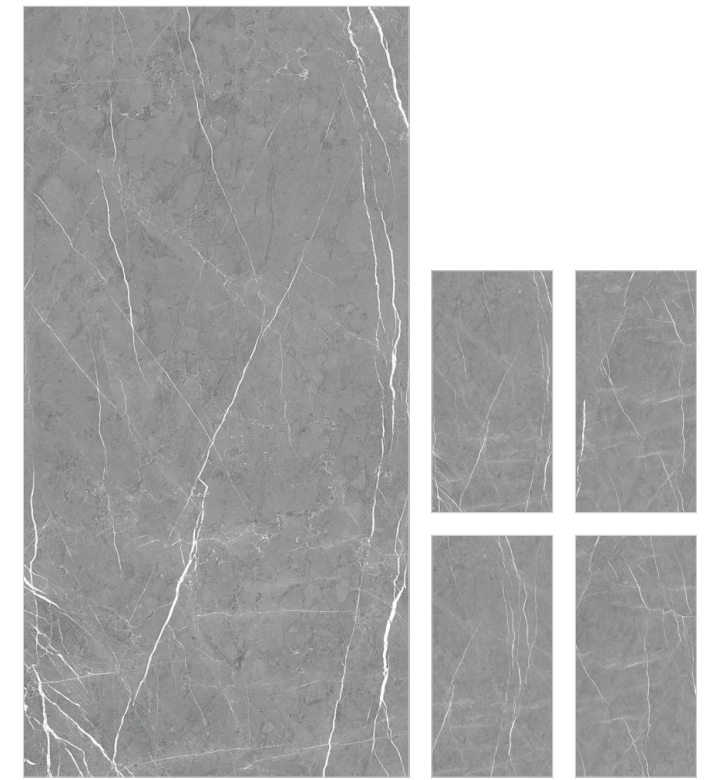

PULPIS GREY

Finish | Size | Random
Satin Matt | **600x1200mm** | **4**