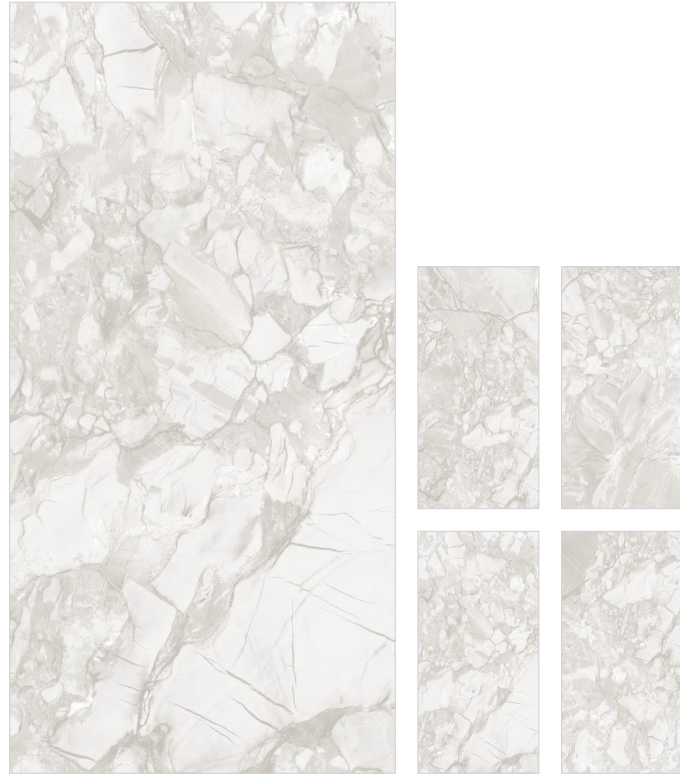

LAMBERT LIGHT