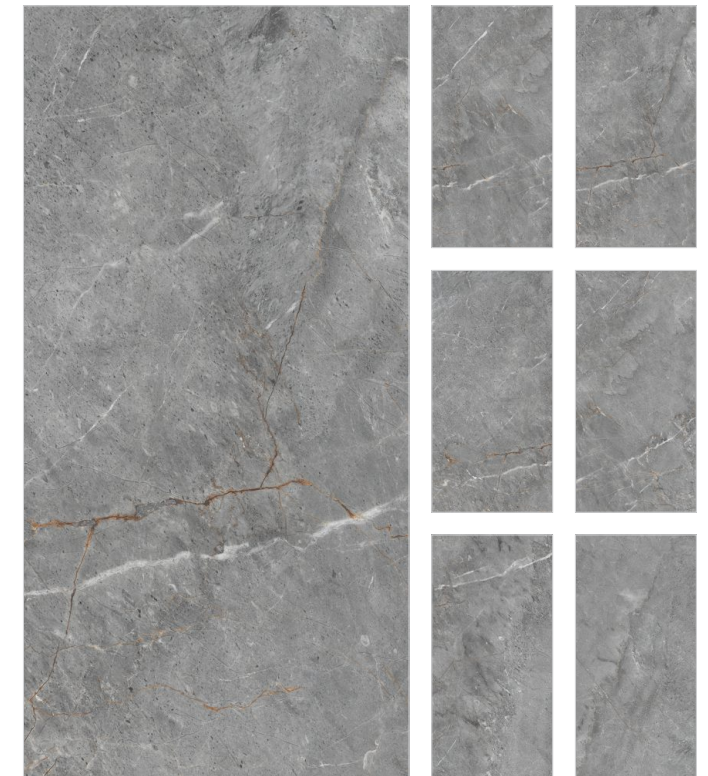

BZ 10023 GRIS

Finish | Size | Random
Glossy | **600x1200mm** | **7**