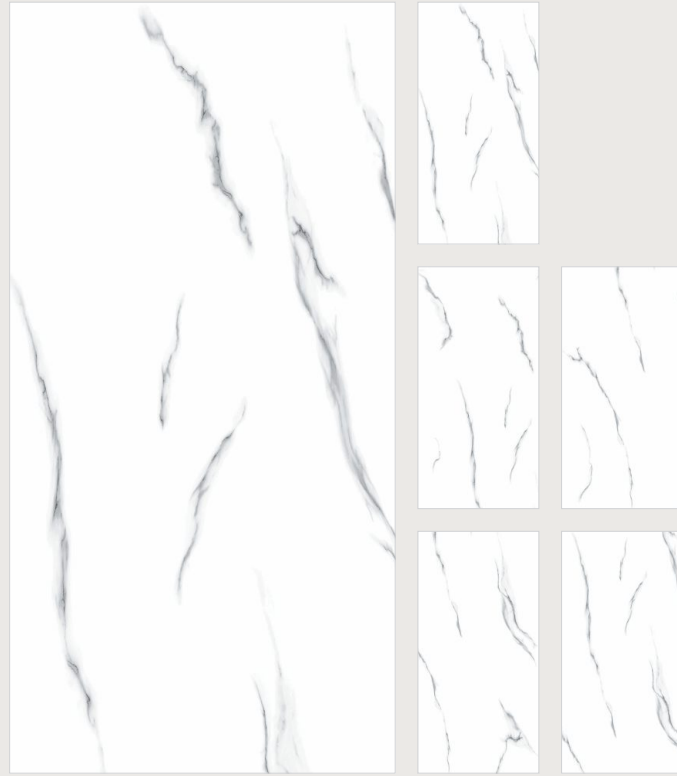

ATLAS BIANCO

Finish | Size | Random
Glossy | **600x1200mm** | **5**