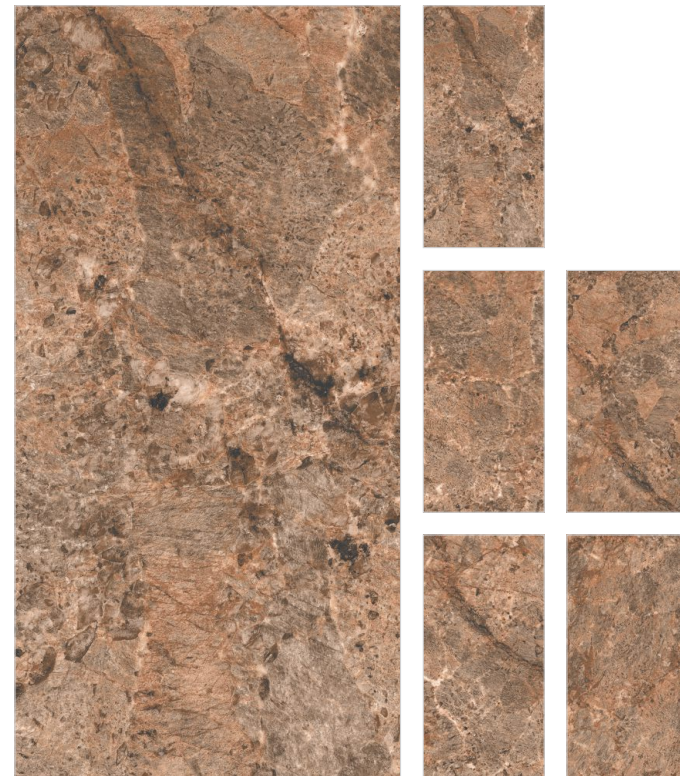

LEMZONE BROWN

Finish | Size | Random
Satin Matt | **600x1200mm** | **5**