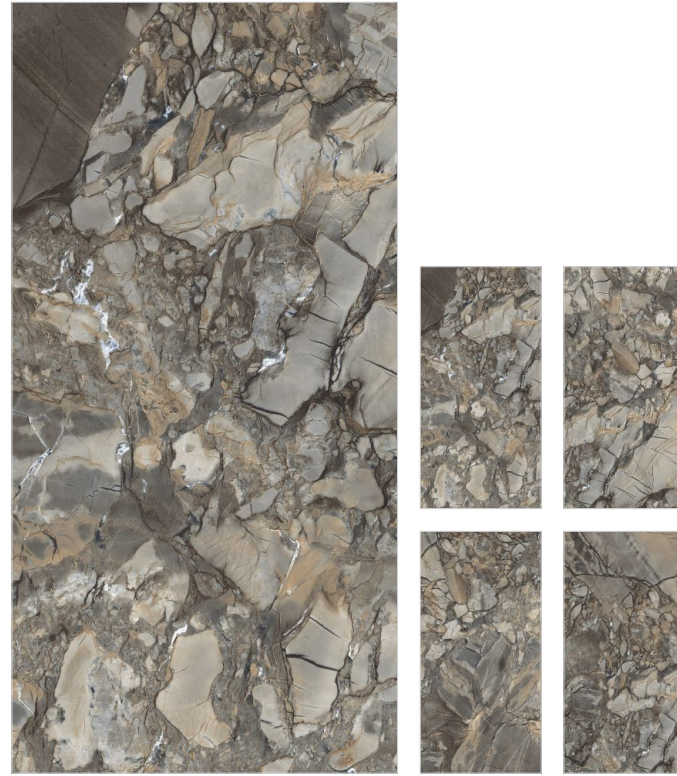

LAMBERT DARK