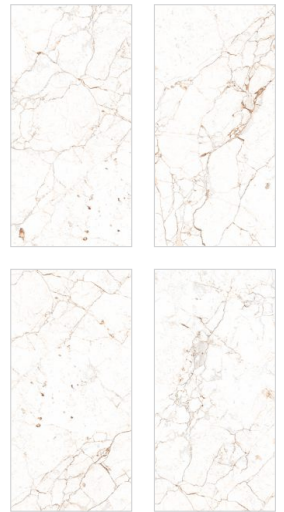

CECILIA WHITE

Finish | Size | Random
Glossy | **600x1200mm** | **4**