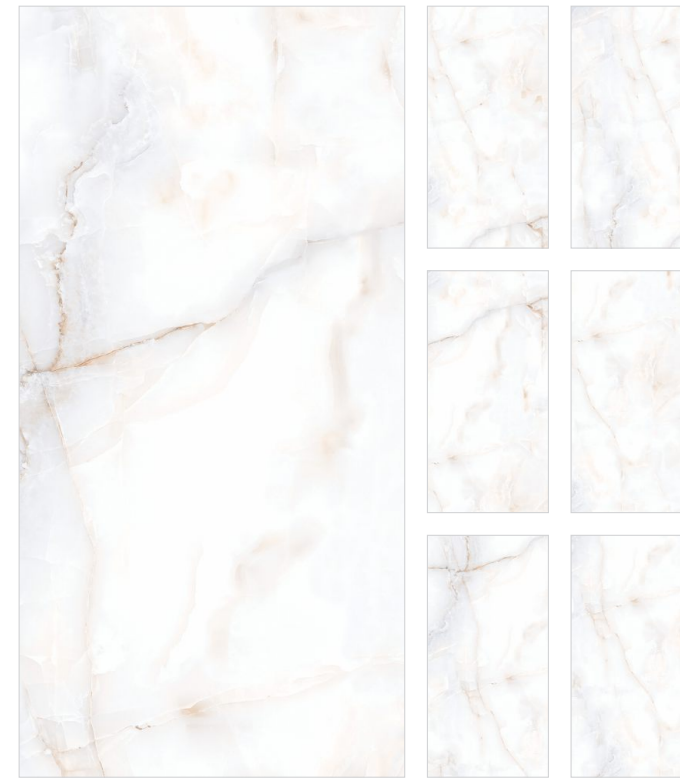

ONYX SKY

Finish | Size | Random
Satin Matt | **600x1200mm** | **8**