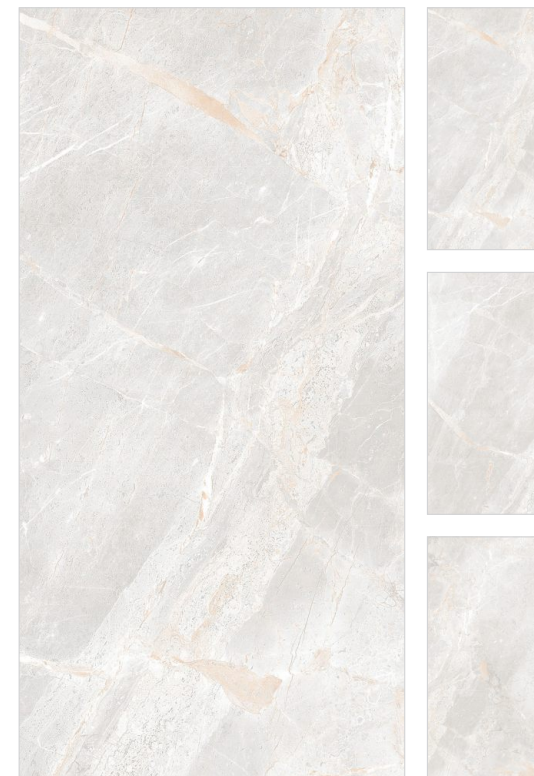

FRESIA GREY

Finish | Size | Random
Glossy | **600x1200mm** | **3**