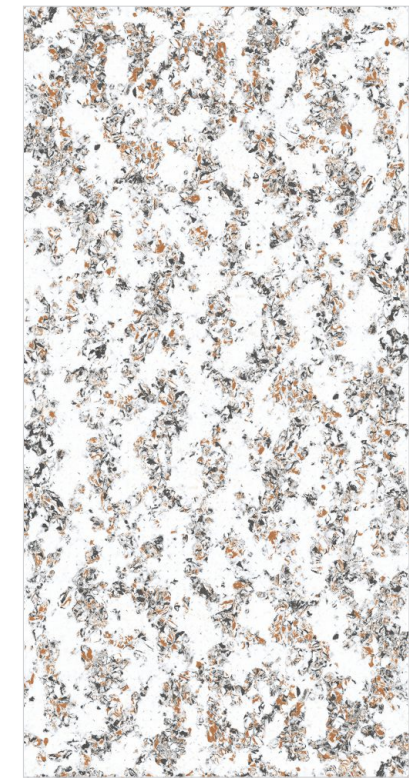

KODA WHITE

Finish | Size
Satin Matt | **600x1200mm**