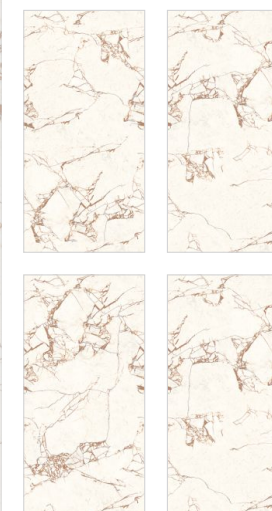

ARIOSTA MARMİ

Finish	Size	Random
Glossy	600x1200mm	4