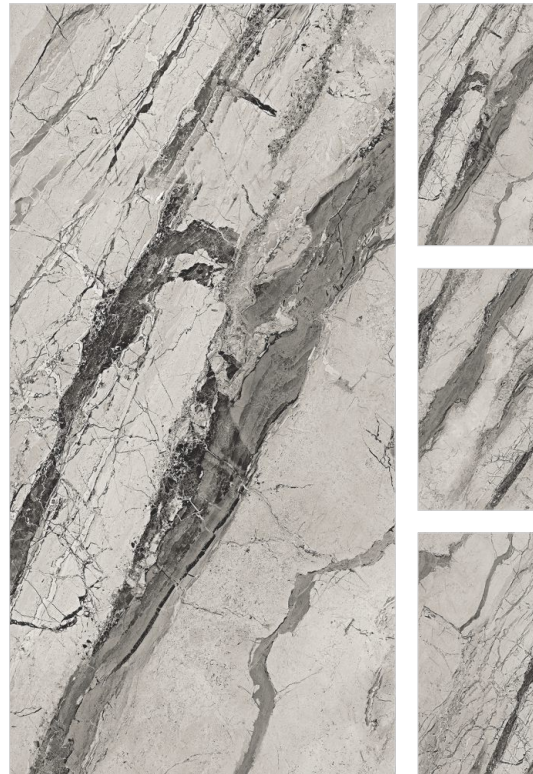

VALANCIA GREY

Finish | Size | Random
Satin Matt | **600x1200mm** | **3**

EXPLORE THE INTRINSIC CHARACTER OF CERAMICS

Upkeep the style of your space with the
intrinsic character and elegance of tiles.

Preview : Lambert Light
Size : 600x1200mm
Finish : Satin Matt