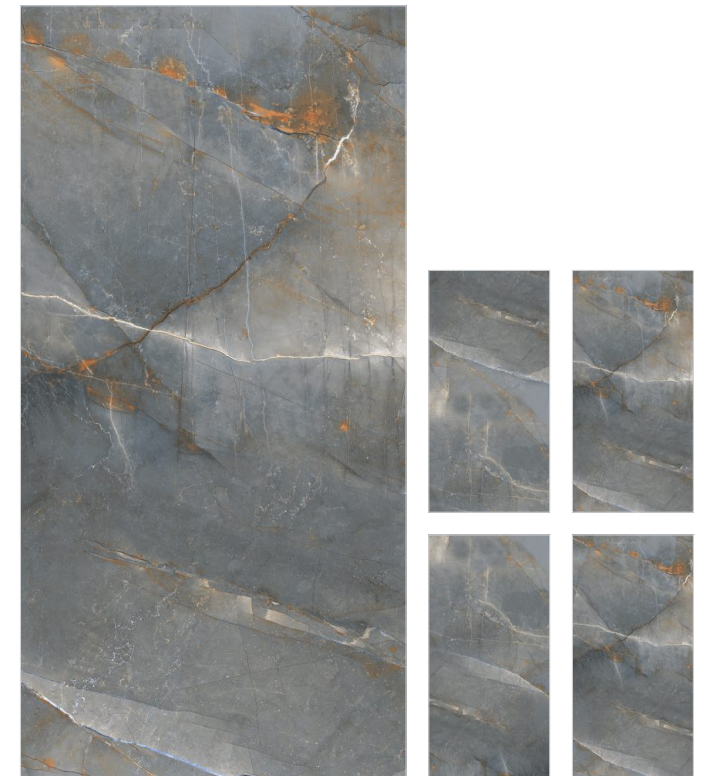

ALPERA PULPIS GREY

Finish | Size | Random
Glossy | **600x1200mm** | **4**