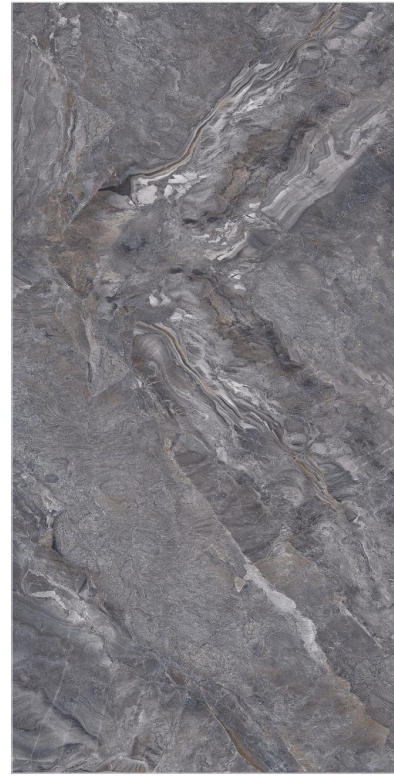

ALASKA GRIS