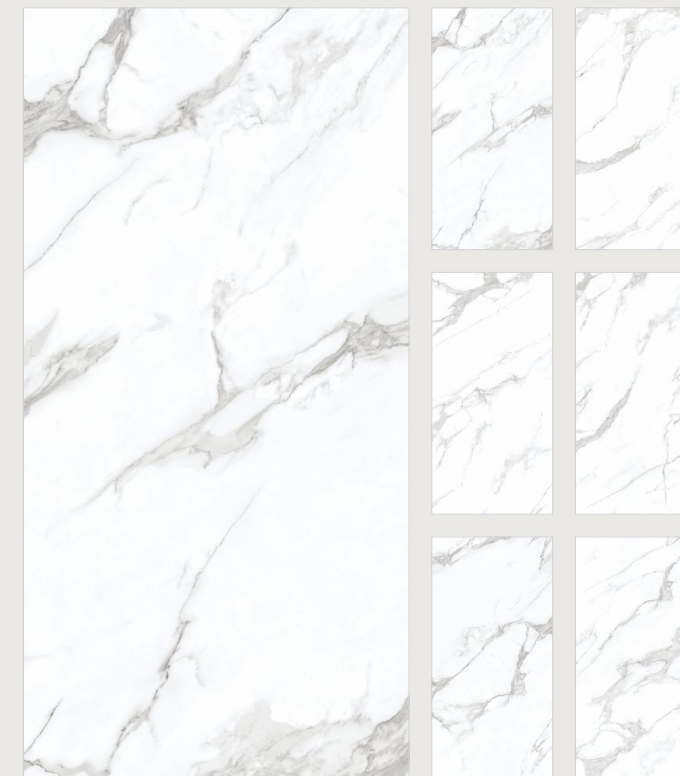

SATVARIO MURCURY

Finish Satin Matt	Size 600x1200mm	Random 6