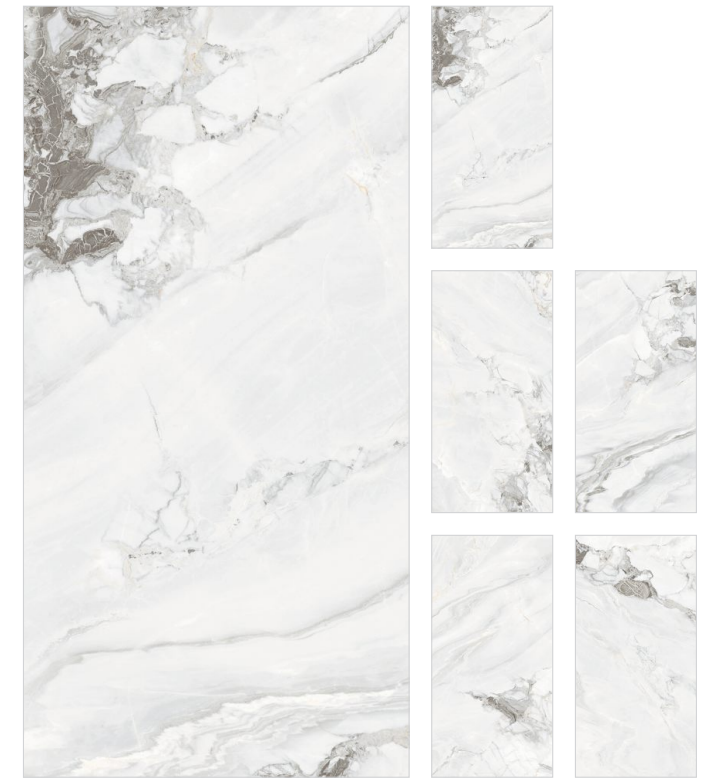

BZ 10028 WHITE

Finish | Size | Random
Glossy | **600x1200mm** | **5**