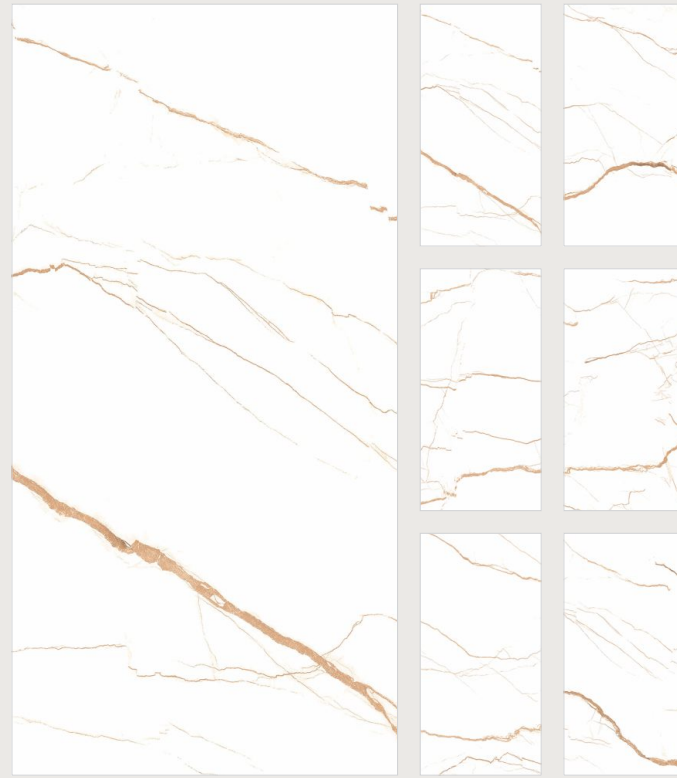

ANALYA GOLD

Finish | Size | Random
Glossy | **600x1200mm** | **6**