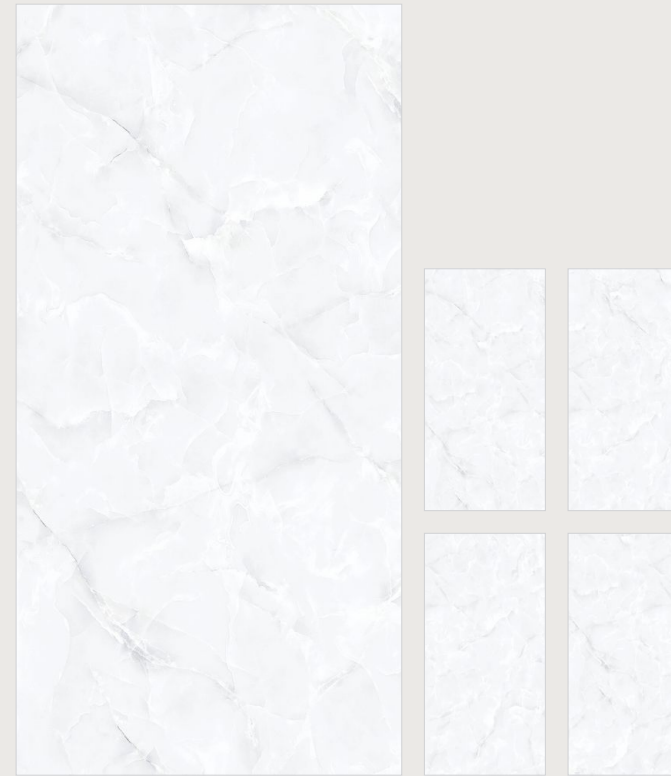

MAJESTIC ONYX BIANCO

Finish | Size | Random
Satin Matt | **600x1200mm** | **4**