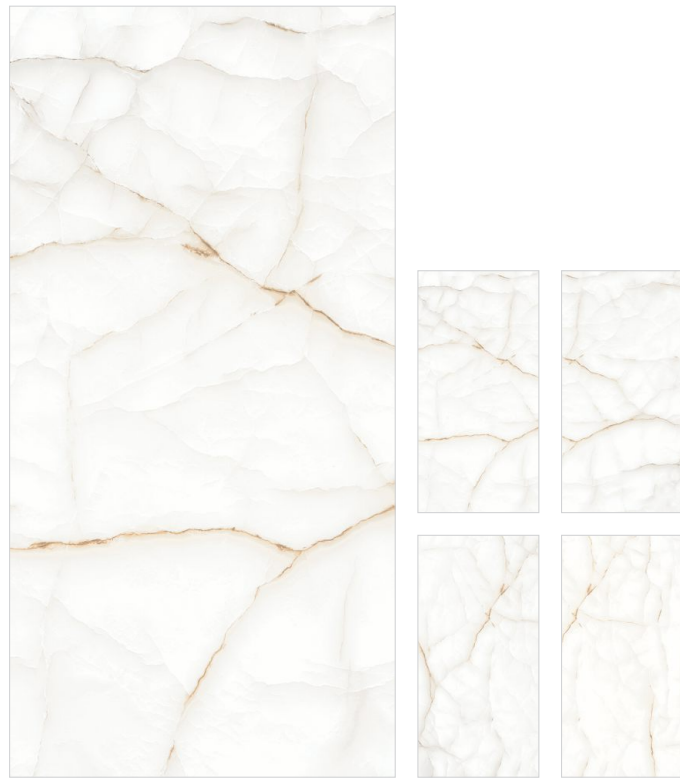

MERCURY GOLD

Finish | Size | Random
Satin Matt | **600x1200mm** | **4**