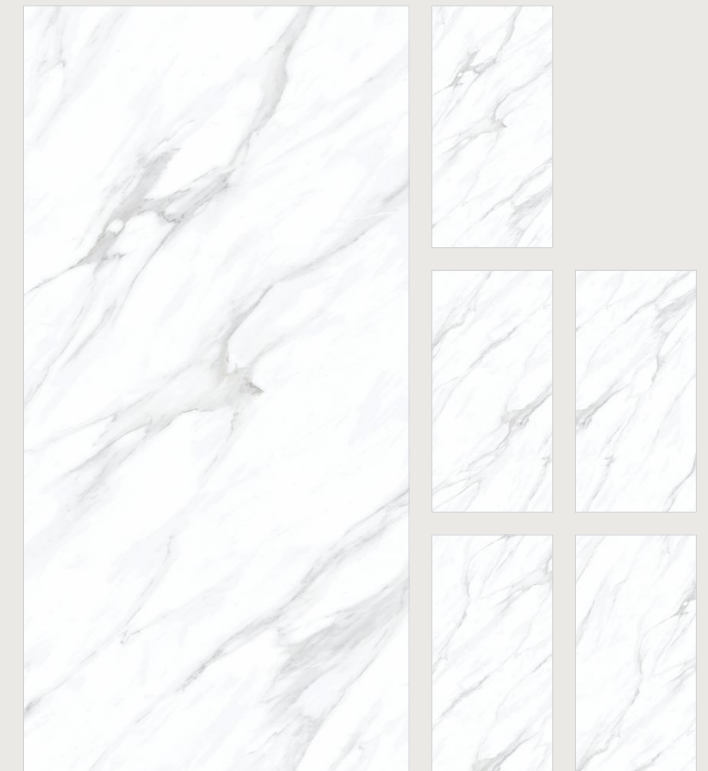

GERBERA STATUARIO

Finish | Size | Random
Satin Matt | **600x1200mm** | **5**