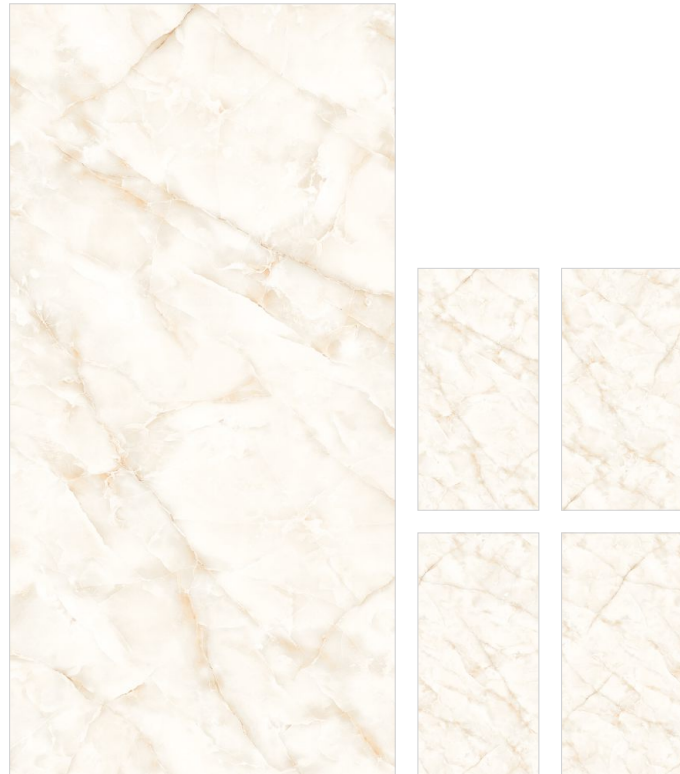

CLASSIC ONYX

Finish | Size | Random
Glossy | **600x1200mm** | **4**

EXPLORE THE UNMATCHED STYLE OF CERAMICS

Craft your space beyond the ordinary with the unmatched style and impeccable tile format.

Preview : Classic Onyx
Size : 600x1200mm
Finish : Glossy