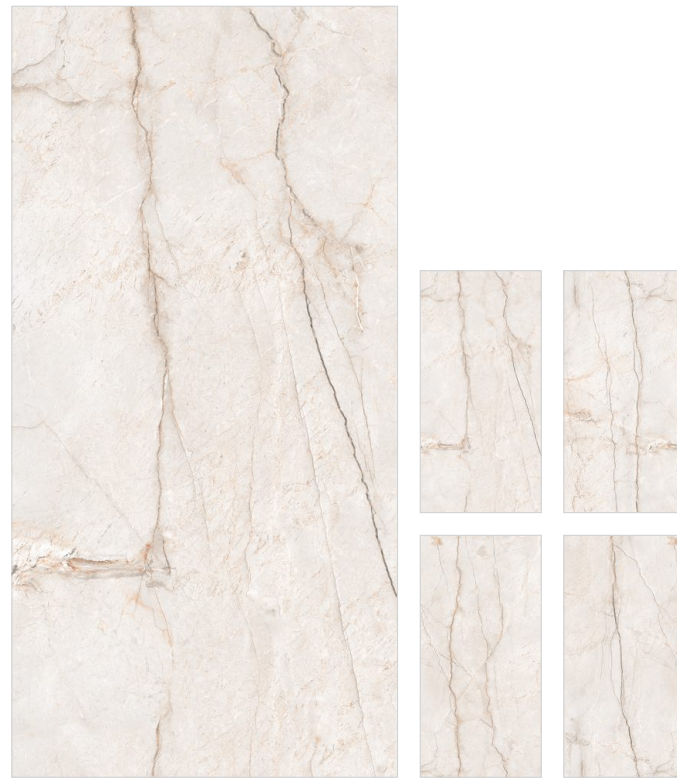

DAYTON BIANCO

Finish | Size | Random
Glossy | **600x1200mm** | **4**