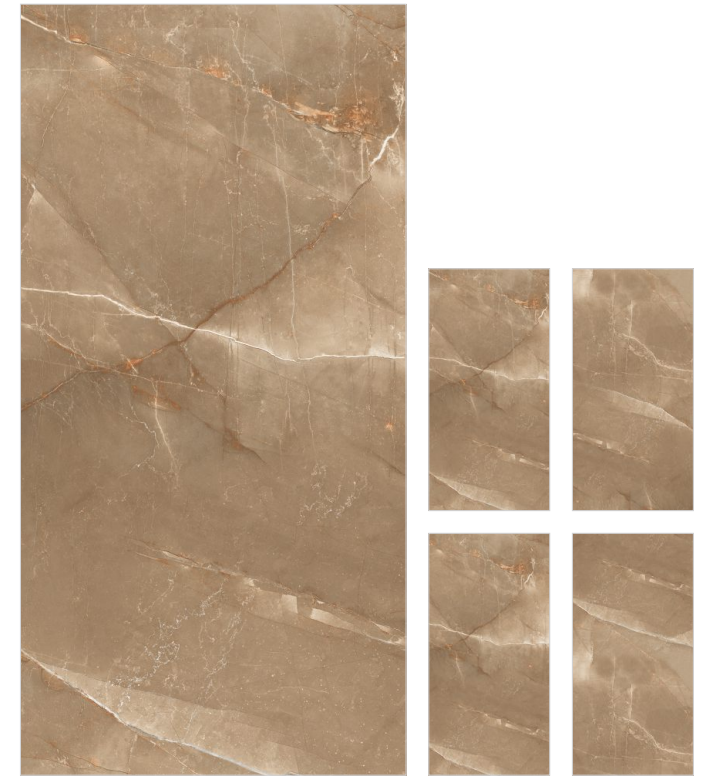

ALPERA PULPIS BROWN

Finish | Size | Random
Glossy | **600x1200mm** | **4**