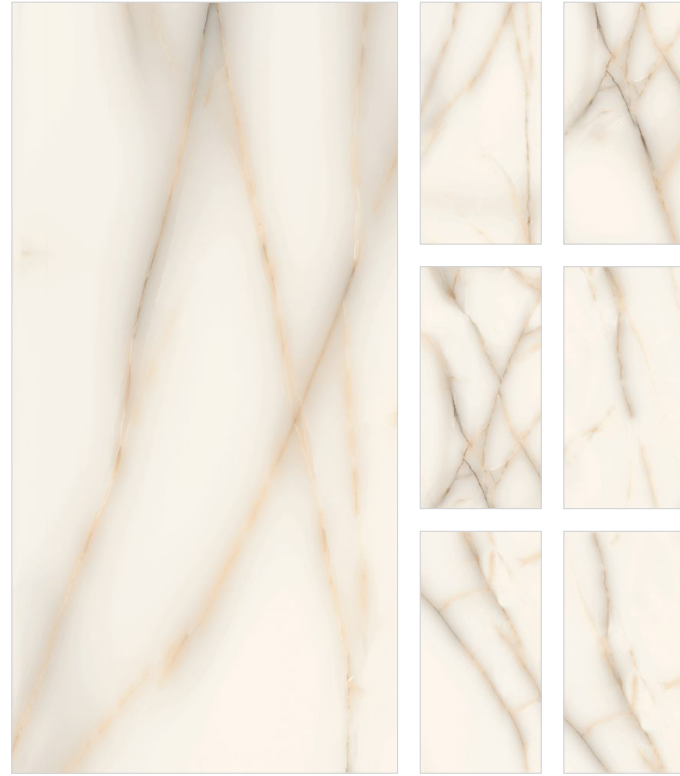

CLASSIC ONIX CREMA