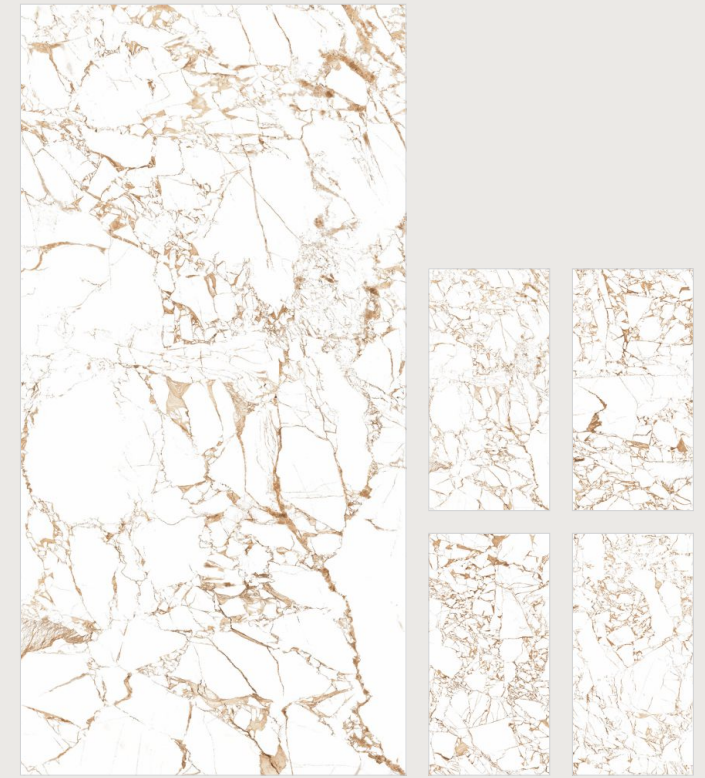

DRAGON GOLD

Finish | Size | Random
Glossy | **600x1200mm** | **4**