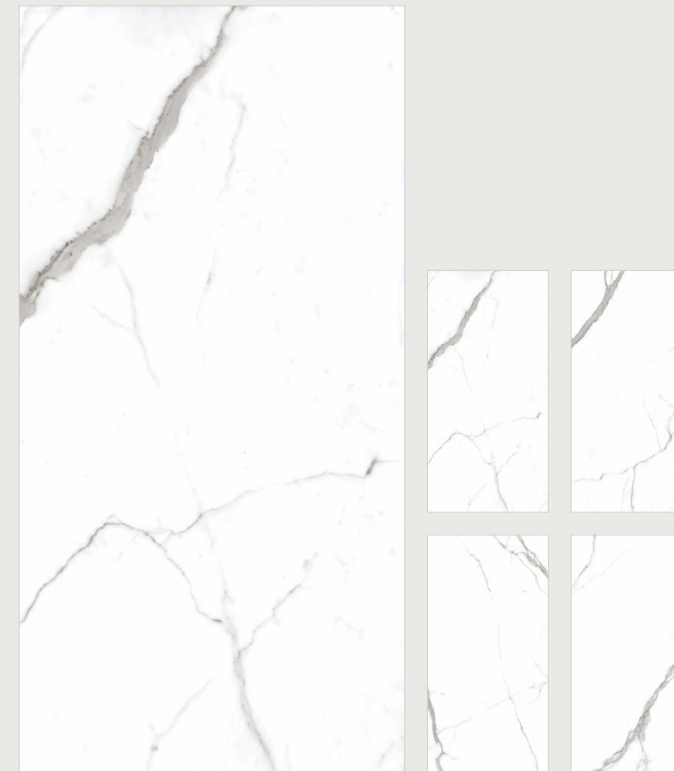

MILOS GREY

Finish | Size | Random
Satin Matt | **600x1200mm** | **4**