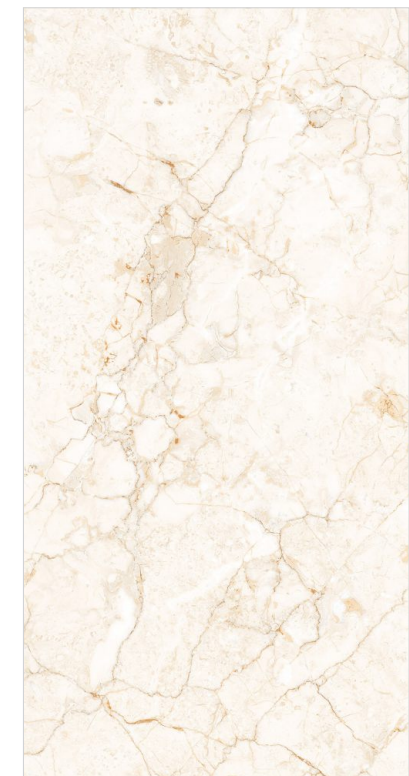

CECILIA LIGHT

Finish | Size | Random
Glossy | **600x1200mm** | **4**