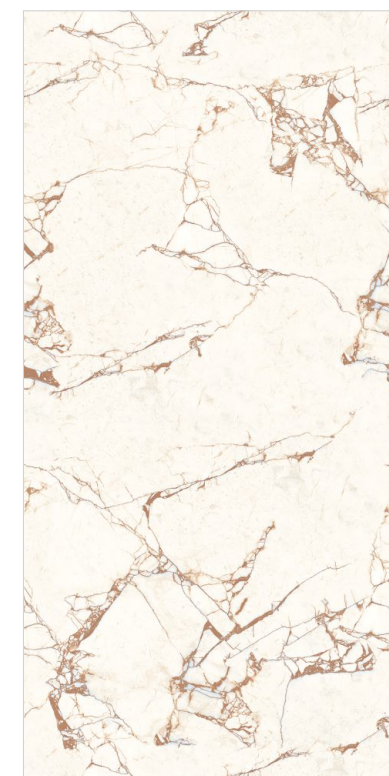

ARIOSTA MARMİ

Finish	Size	Random
Glossy	600x1200mm	4