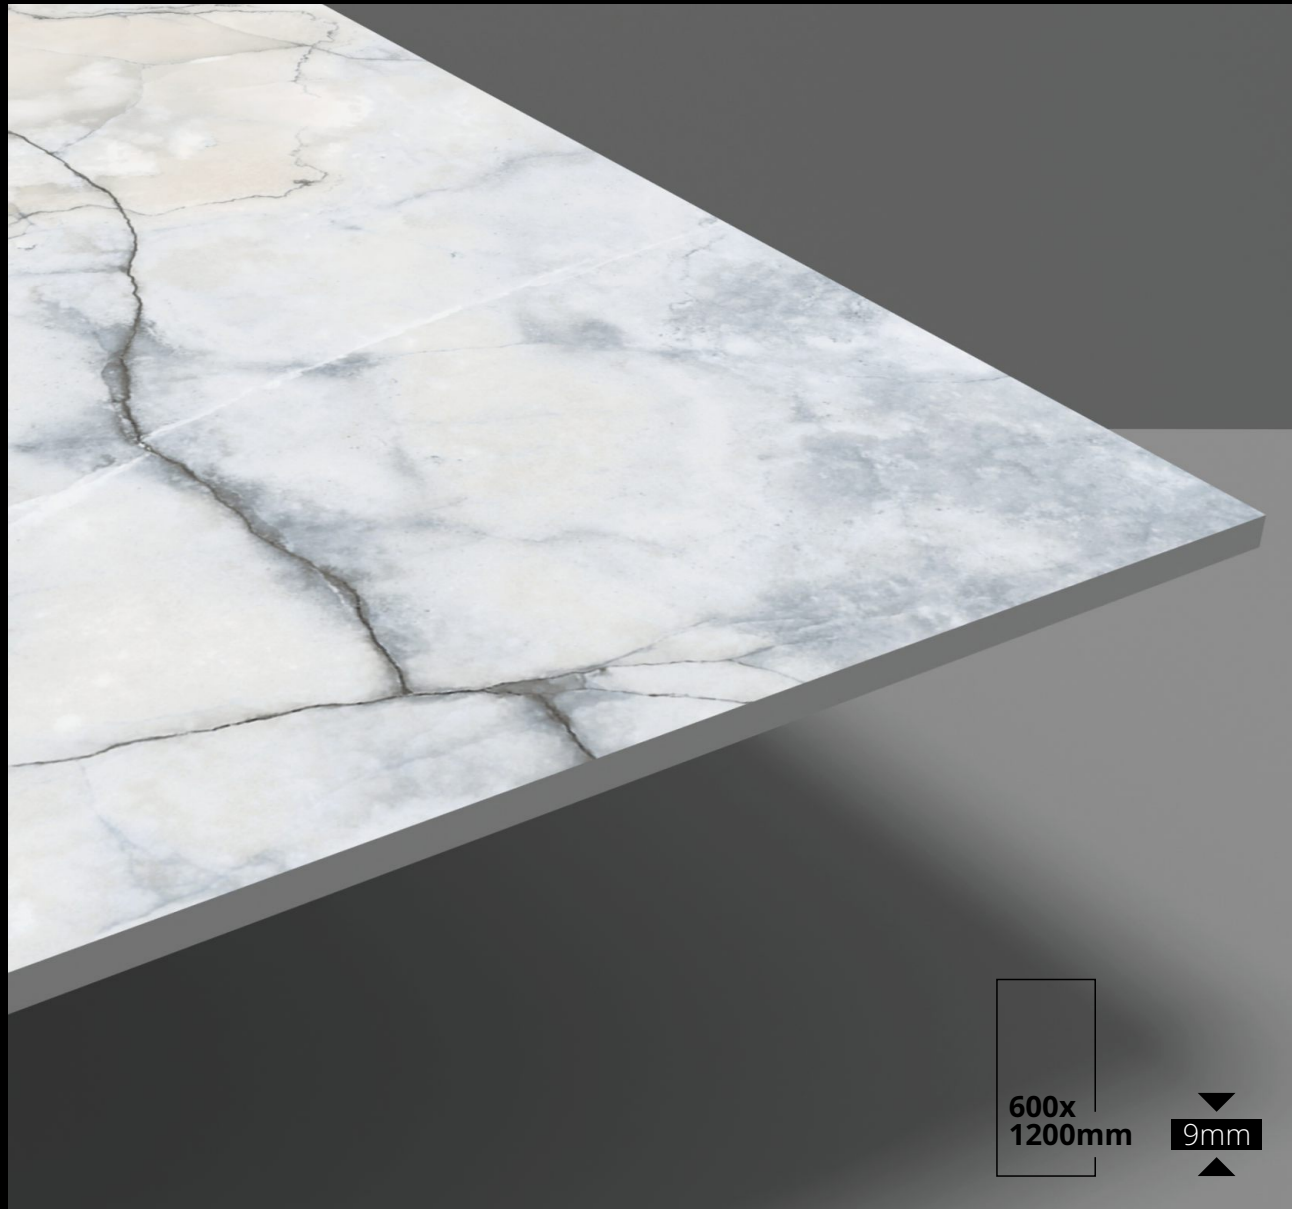

# SIZE & THICKNESS

*Experience elegance in your space  
defined by sleek thickness and panoramic size.*

Unfold a noteworthy creation crafted beyond the conventional boundaries of ceramics to add excellence and splendor to your space. It is a majestic masterpiece with bespoke elegance and impressive texture etched on the surface. Look no further to upgrade your surface experience to an all-new level with magnificent tiles of 600x1200mm size and 9mm thickness.