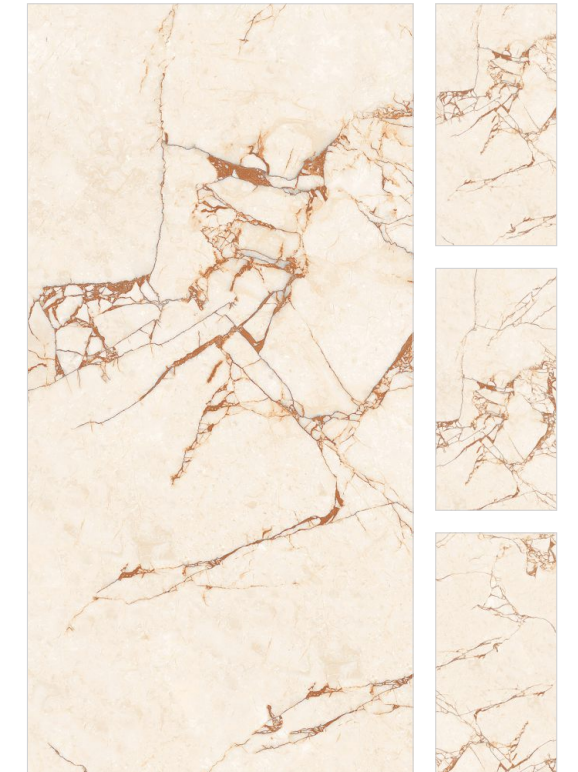

LEESTE CREMA

Finish | Size | Random
Satin Matt | **600x1200mm** | **3**